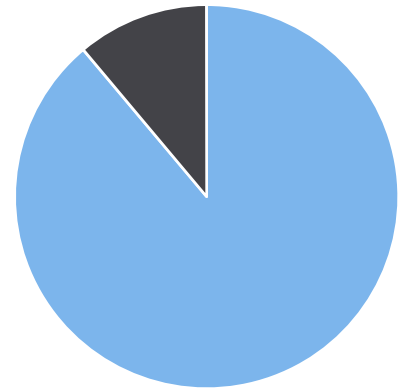

Start: 2024-04-25
 End: 2024-05-02
 Times: 0:00:00-23:59:59

Violation Threshold: Speed Limit + 10
 Speed Range: 1 to 100

Overall Summary

Total Days of Data: 8
 Speed Limit: 40
 Average Speed: 28.54
 50th Percentile Speed: 30.37
 85th Percentile Speed: 35.01
 Pace Speed Range: 26-36

Minimum Speed: 5
 Maximum Speed: 47
 Display Mode: Speed Display
 Average Volume per Day: 1556.1
 Total Volume: 12449

● Violators ● Inside Threshold ● Compliant

● Vehicles Slowed ● Other

● Speed Limit ● Average Speed ● 50% Speed ● 85% Speed