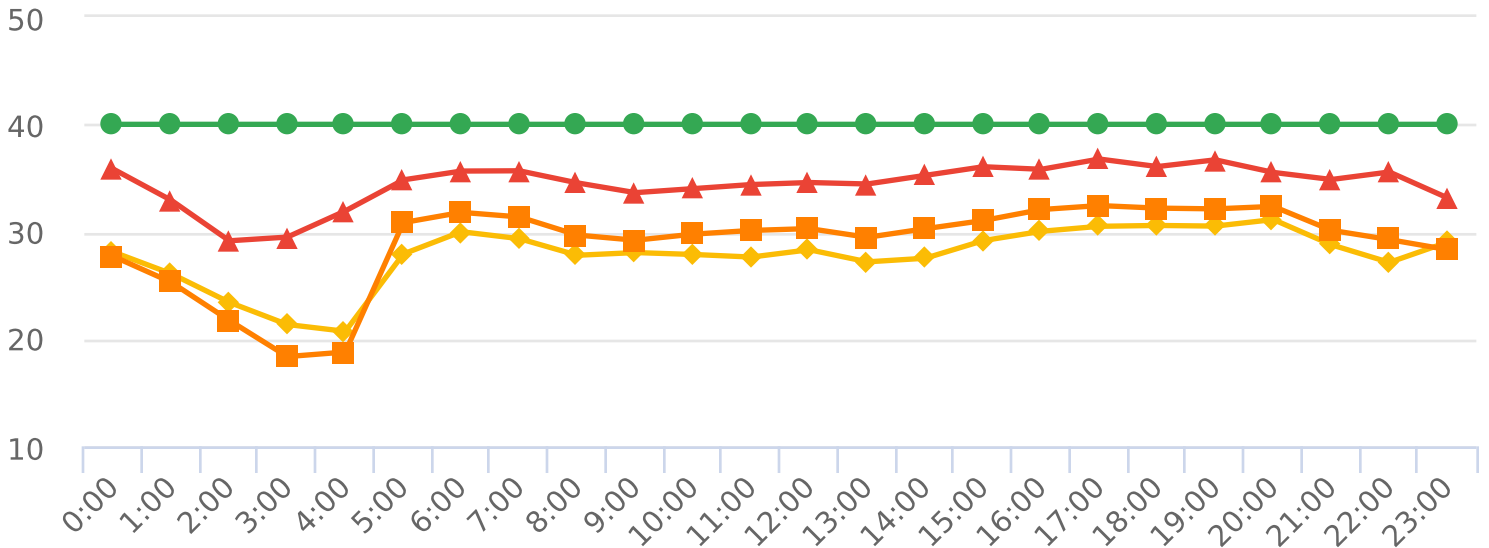

Start: 2024-04-25
 End: 2024-05-02
 Times: 0:00:00-23:59:59

Violation Threshold: Speed Limit + 10
 Speed Range: 1 to 100

Overall Summary

Total Days of Data: 8
 Speed Limit: 40
 Average Speed: 28.54
 50th Percentile Speed: 30.37
 85th Percentile Speed: 35.01
 Pace Speed Range: 26-36

Minimum Speed: 5
 Maximum Speed: 47
 Display Mode: Speed Display
 Average Volume per Day: 1556.1
 Total Volume: 12449

● Violators ● Inside Threshold ● Compliant

● Vehicles Slowed ● Other

● Speed Limit ● Average Speed ● 50% Speed ● 85% Speed