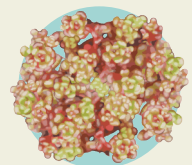

# PATIO

dimensions: 5' x 4'

key:

stone basin  
10"x12"  
holds water  
for pollinators

Green  
Manzanita  
(1) 1 gallon

Oregon  
Sunshine  
(3) 1 gallon

Oregon Iris  
(7) 3.5" pot

Oregon  
Stonecrop  
(9) 3.5" pot