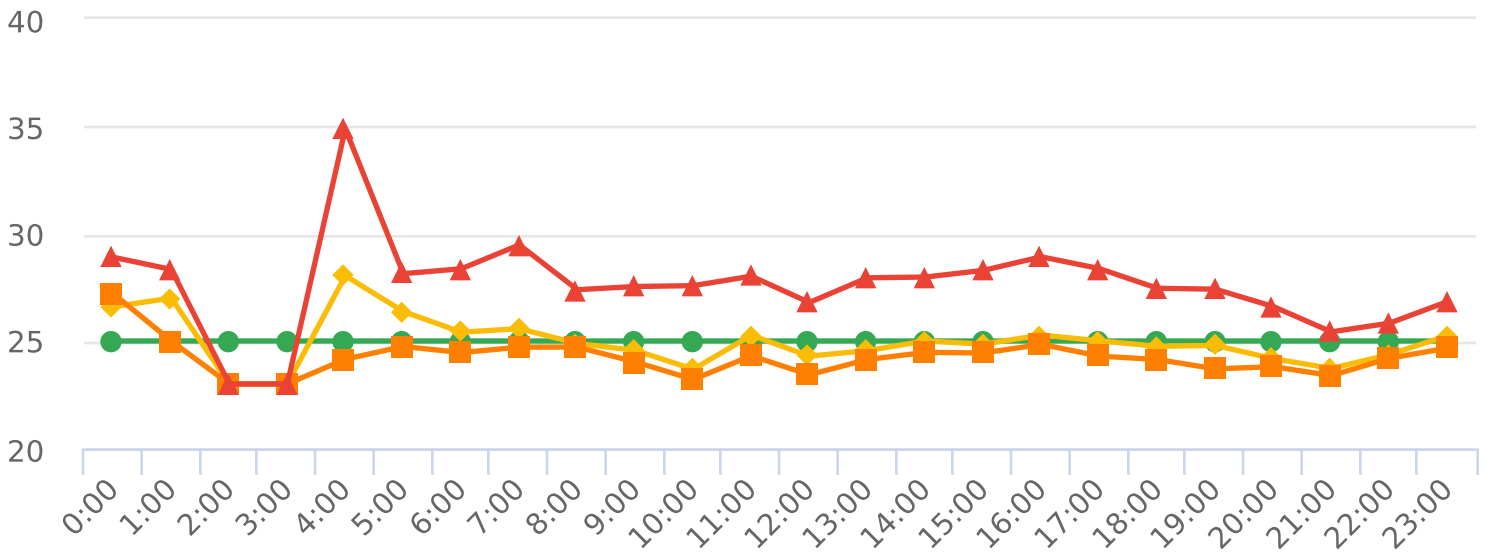

## Overall Summary

Total Days of Data: 8

Speed Limit: 25

Average Speed: 24.89

50th Percentile Speed: 24.24

85th Percentile Speed: 27.94

Pace Speed Range: 20-30

Minimum Speed: 20

Maximum Speed: 46

Display Mode: Display Off

Average Volume per Day: 299.0

Total Volume: 2392

● Violators   
 ● Inside Threshold   
 ● Compliant   
 ● Vehicles Slowed   
 ● Other

● Speed Limit   
 ◆ Average Speed   
 ■ 50% Speed   
 ▲ 85% Speed