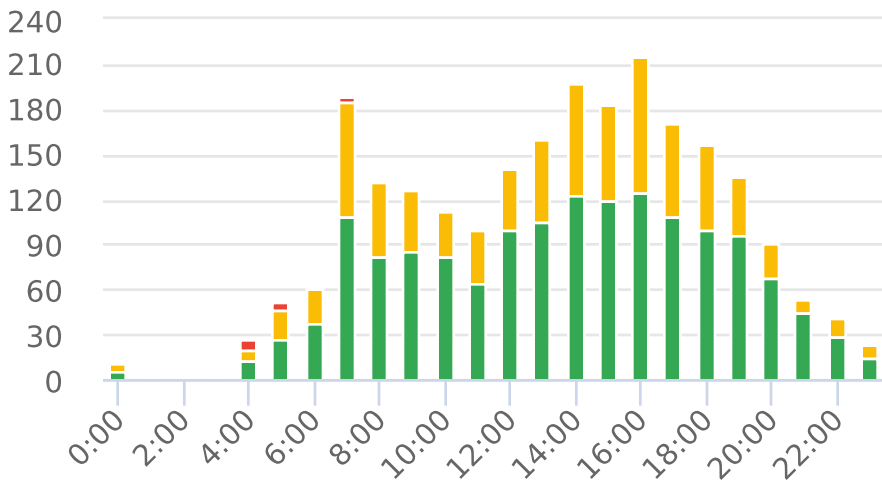

# Extended Speed Summary

Coffe Lake Drive at Brussels, NB

Start: 2024-06-07

End: 2024-06-14

Times: 0:00:00-23:59:59

Violation Threshold: Speed Limit + 10

Speed Range: 1 to 75

## Overall Summary

Total Days of Data: 8

Speed Limit: 25

Average Speed: 24.89

50th Percentile Speed: 24.24

85th Percentile Speed: 27.94

Pace Speed Range: 20-30

Minimum Speed: 20

Maximum Speed: 46

Display Mode: Display Off

Average Volume per Day: 299.0

Total Volume: 2392

● Violators   
 ● Inside Threshold   
 ● Compliant   
 ● Vehicles Slowed   
 ● Other

● Speed Limit   
 ◆ Average Speed   
 ■ 50% Speed   
 ▲ 85% Speed