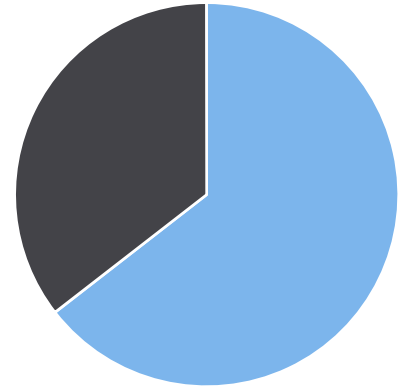

Maximum Speed: 46

Display Mode: Display Off

Average Volume per Day: 299.0

Total Volume: 2392

● Violators   
 ● Inside Threshold   
 ● Compliant   
 ● Vehicles Slowed   
 ● Other

● Speed Limit   
 ◆ Average Speed   
 ■ 50% Speed   
 ▲ 85% Speed