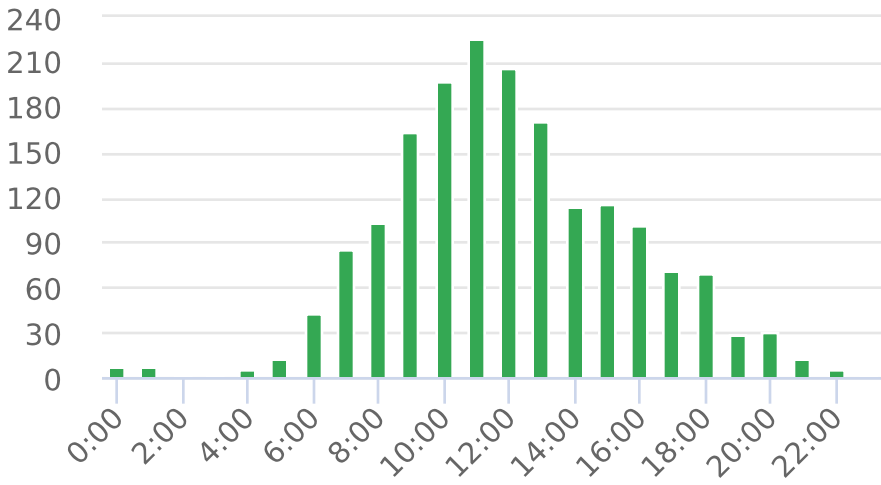

Start: 2024-11-08  
 End: 2024-11-22  
 Times: 0:00:00-23:59:59

Violation Threshold: Speed Limit + 10  
 Speed Range: 1 to 75

## Overall Summary

Total Days of Data: 15  
 Speed Limit: 25  
 Average Speed: 17.68  
 50th Percentile Speed: 17.15  
 85th Percentile Speed: 19.08  
 Pace Speed Range: 13-23

Minimum Speed: 15  
 Maximum Speed: 30  
 Display Mode: Display Off  
 Average Volume per Day: 119.1  
 Total Volume: 1786