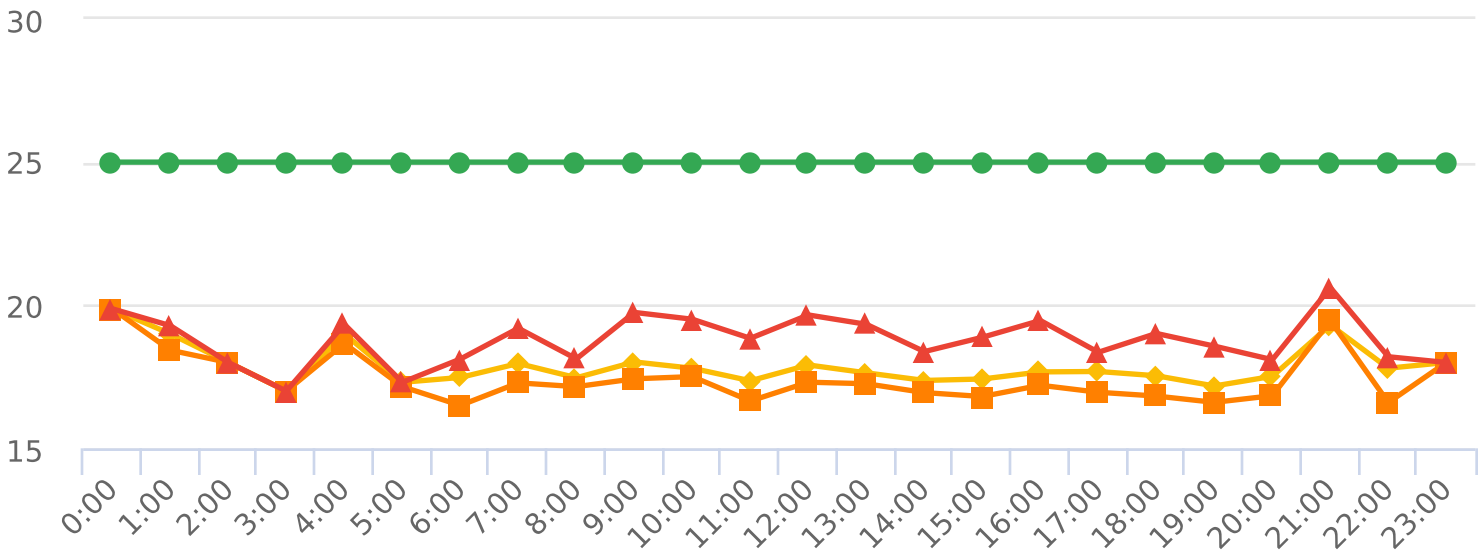

Start: 2024-11-08  
 End: 2024-11-22  
 Times: 0:00:00-23:59:59

Violation Threshold: Speed Limit + 10  
 Speed Range: 1 to 75

## Overall Summary

Total Days of Data: 15  
 Speed Limit: 25  
 Average Speed: 17.68  
 50th Percentile Speed: 17.15  
 85th Percentile Speed: 19.08  
 Pace Speed Range: 13-23

Minimum Speed: 15  
 Maximum Speed: 30  
 Display Mode: Display Off  
 Average Volume per Day: 119.1  
 Total Volume: 1786

● Violators ● Inside Threshold ● Compliant

● Speed Limit ● Average Speed ● 50% Speed ● 85% Speed