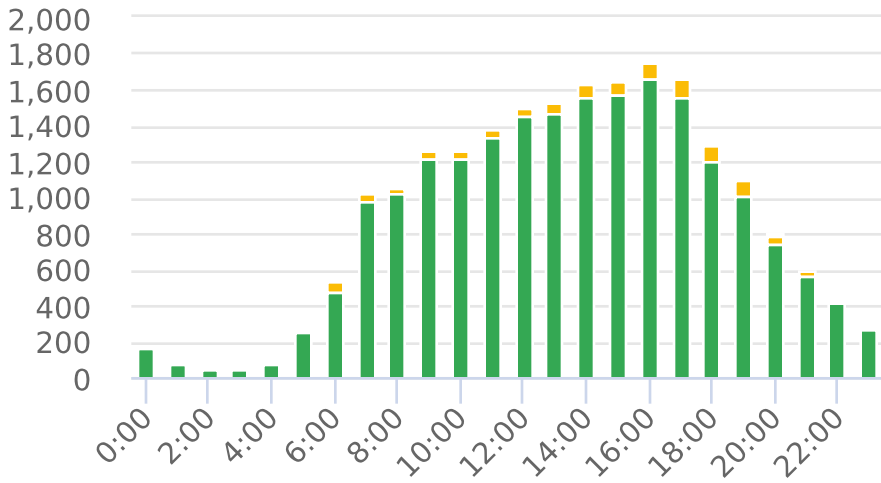

Extended Speed Summary

Wilsonville and Willamette Way, WB

Start: 2024-05-03
 End: 2024-05-13
 Times: 0:00:00-23:59:59

Violation Threshold: Speed Limit + 10
 Speed Range: 1 to 150

Overall Summary

Total Days of Data: 11
 Speed Limit: 45
 Average Speed: 37.09
 50th Percentile Speed: 37.36
 85th Percentile Speed: 42.04
 Pace Speed Range: 33-43

Minimum Speed: 6
 Maximum Speed: 80
 Display Mode: Display Off
 Average Volume per Day: 1946.4
 Total Volume: 21410

● Violators ● Inside Threshold ● Compliant ● Vehicles Slowed ● Other

● Speed Limit ● Average Speed ● 50% Speed ● 85% Speed