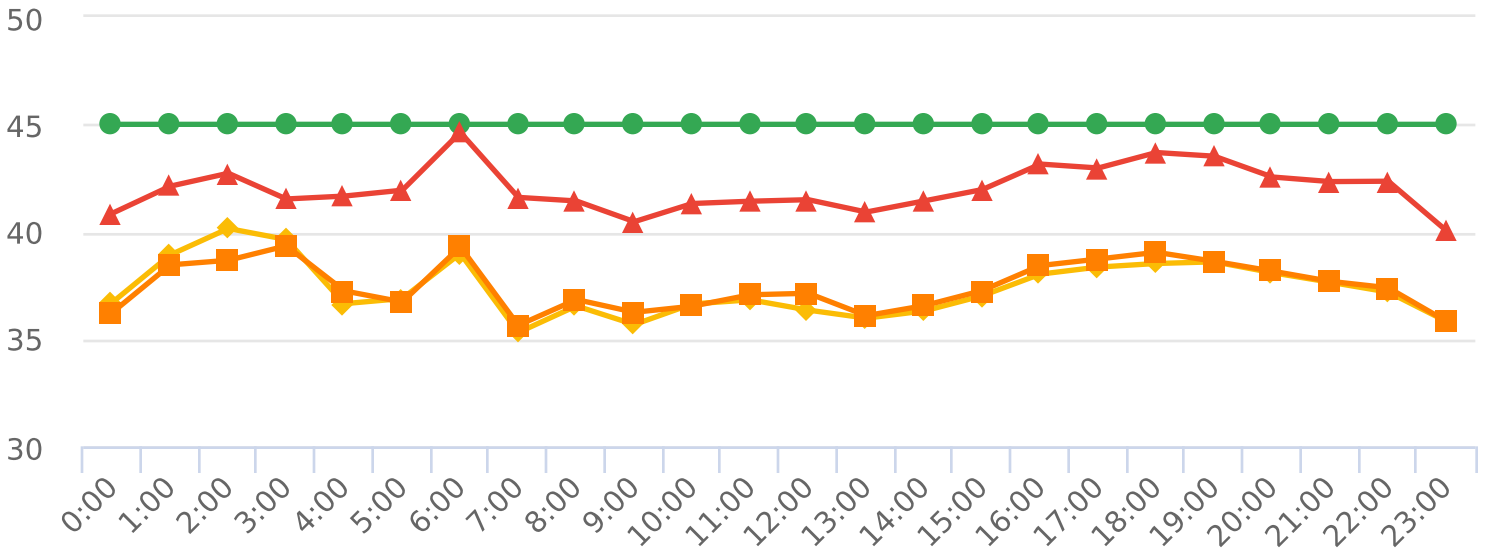

Extended Speed Summary

Wilsonville and Willamette Way, WB

Start: 2024-05-03
 End: 2024-05-13
 Times: 0:00:00-23:59:59

Violation Threshold: Speed Limit + 10
 Speed Range: 1 to 150

Overall Summary

Total Days of Data: 11
 Speed Limit: 45
 Average Speed: 37.09
 50th Percentile Speed: 37.36
 85th Percentile Speed: 42.04
 Pace Speed Range: 33-43

Minimum Speed: 6
 Maximum Speed: 80
 Display Mode: Display Off
 Average Volume per Day: 1946.4
 Total Volume: 21410

● Violators ● Inside Threshold ● Compliant ● Vehicles Slowed ● Other

● Speed Limit ● Average Speed ● 50% Speed ● 85% Speed