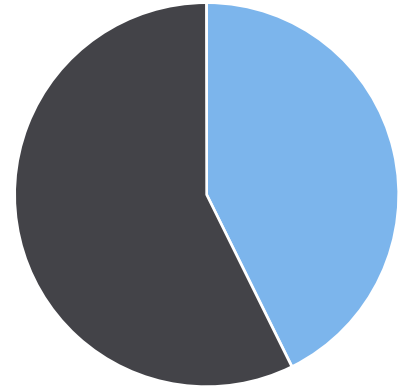

Extended Speed Summary

Wilsonville and Willamette Way, WB

Start: 2024-05-03
 End: 2024-05-13
 Times: 0:00:00-23:59:59

Violation Threshold: Speed Limit + 10
 Speed Range: 1 to 150

Overall Summary

Total Days of Data: 11
 Speed Limit: 45
 Average Speed: 37.09
 50th Percentile Speed: 37.36
 85th Percentile Speed: 42.04
 Pace Speed Range: 33-43

Minimum Speed: 6
 Maximum Speed: 80
 Display Mode: Display Off
 Average Volume per Day: 1946.4
 Total Volume: 21410

● Violators ● Inside Threshold ● Compliant ● Vehicles Slowed ● Other

● Speed Limit ● Average Speed ● 50% Speed ● 85% Speed